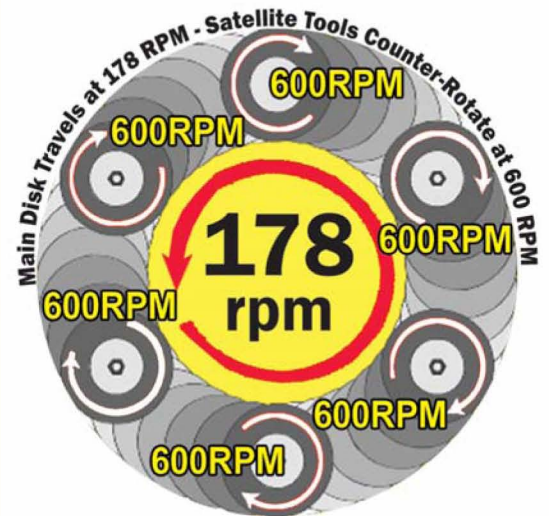

#1 Selling Planetary Since 1986!

The Original...

SATELLITE

*Revolutionize Your Buffer
to Sand & Refinish
Hardwood
4 Times Faster*

KA1606 - 16" Satellite w/ 6 Heads

KA1607 - 19" Satellite w/ 9 Heads

- Sands Parquet, Medallions, Borders to a Piano Top Finish using Fine Finish Pucks
- Will not remove Spring Wood
- Rough Sanding, Strip Floors (24, 36, 40 grit) and Plywood Joints, use Soft Grain Pucks
- Sand new Strip Floors 40, 60, 80, 100, 120 gr.
- Remove Chatter Marks & Edger Marks with 80 grit and Fine Finish Pucks
- 4 times faster than Hard Plating, cuts out Chatter Marks and Edger Digs
- Waffle Discs and the Satellite achieve that perfect flat floor for Medallions, Borders or Inlays without the cross grain scratches or Dish Out

How Does It Work?

- Dual Direction Orbital Action Sanding, Stripping, Grinding, Scarifying, and Polishing
- 6 Counter-Rotating 4" Heads turn 600 RPM
- 4X faster than conventional tools