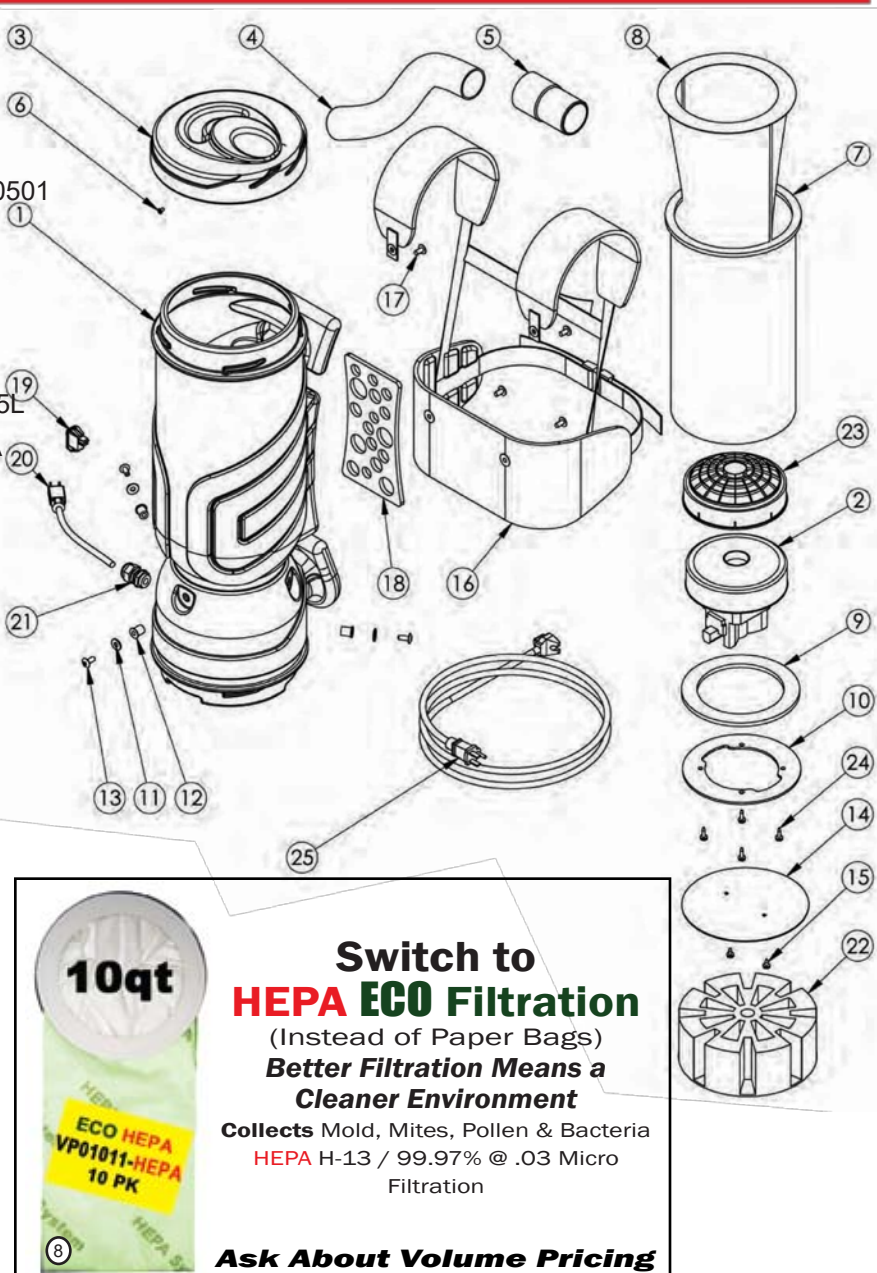

VEBP

Rear View

45° 2 inch High Flow Inlet Port for 1½" hose

Distinctive "ECO1" Logo

HEPA

Lid

Screw-on lid with 5.5' of hose attached

CENO GROUP • 12221 Carlsbad St., Houston, TX 77085 • 800-710-2366 • Fax: 713-551-8456 • sales@floorsanding.com

For easier and faster ordering, please verify your model by checking the above pictures.

ITEM	DESCRIPTION	PART #
1	Backpack Housing (Body)	ER1
2	Vacuum Motor	VP809
3	Lid	ER3
4	Vacuum Hose (sold per foot)	VP6010501
5	Hose Cuff - Swivel	VP819
6	Rivet/Screw (Hose to Lid)	QR6
6a	Tee Nut (not pictured)	QR6A
6b	#8 Black Oxide Washer (not pictured)	QR6B
7	Cloth Bag w/Gasket	VPC415L
8	Filter Bags - Premium HEPA 10 qt.	VP01011-HEPA
9	Gasket (motor to housing)	VP828
10	Mounting Ring for Motor	QR10
11	Well Nut Washer	QR11
12	Well Nut	QR12
13	Screw for Well Nut	QR13
14	Motor Finger Guard	QR14
15	#10 x 5/8" Hex Tapping Screw	QR15
16	Shoulder and Waist Belt	QR16
17	Screw for Shoulder and Waist Belt	QR17
18	Backrest Pad	QR18
19	On/Off Rocker Switch	VP820
20	Pigtail Cord w/Connectors	QR20
21	Strain Relief	QR21
21b	Nut for Strain Relief	QR21B
22	Dual Cell Exhaust Filter	QR22
23	HEPA Dome Motor Filter	VP826
24	Screw - Motor to Mounting Plate	QR24
25	50ft. Extension Cord	VP824