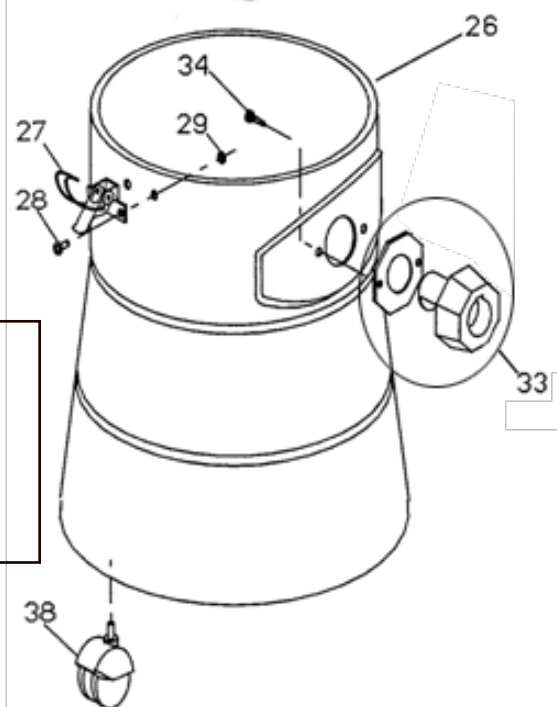

Paper Bags

VP970

5/pk

CENO GROUP • 12221 Carlsbad St., Houston, TX 77085 • 800-710-2366 • Fax: 713-551-8456 • sales@floorsanding.com