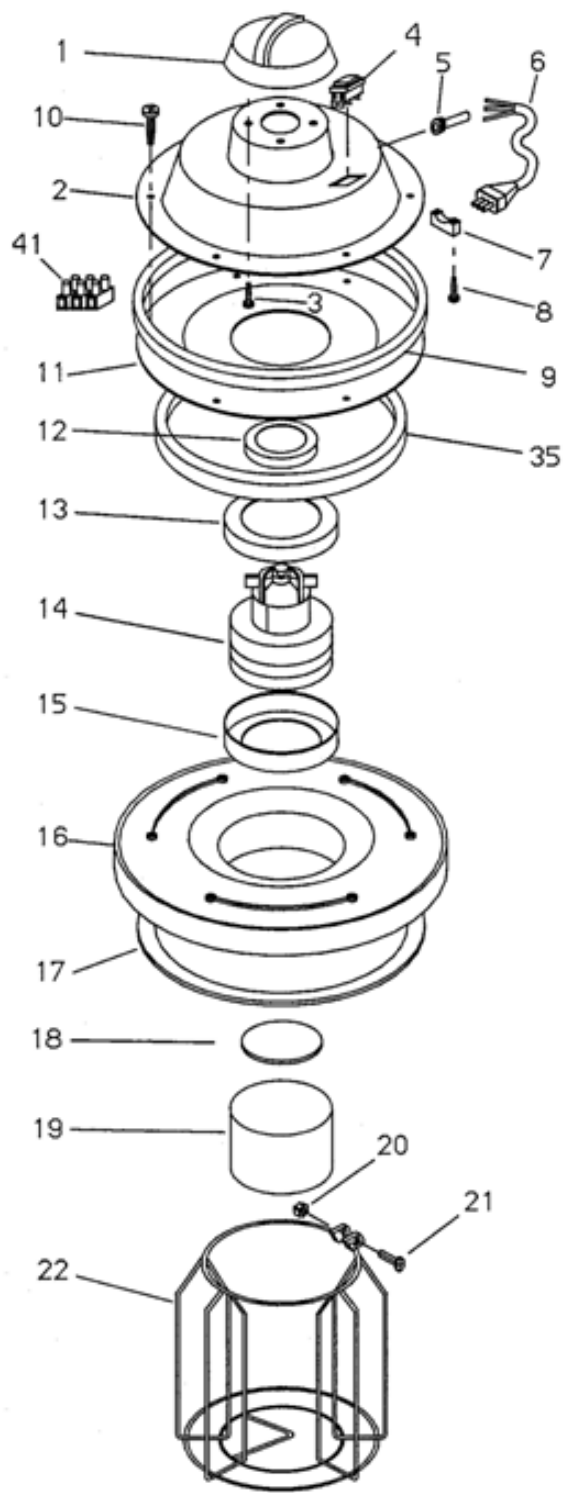

Mighty Vac

VEWD30P1

Wheels

5 casters evenly spaced for equal weight distribution

1 on/off switch

Rear View

Top

Handle for easy carrying

Metal latches

Motor

Motors will have ventilation slots shaped like either a diagonal line or a crescent/half-moon. It's important to know which one you have because they use different brushes.

CENO GROUP • 12221 Carlsbad St., Houston, TX 77085 • 800-710-2366 • Fax: 713-551-8456 • sales@floorsanding.com

For easier and faster ordering, please verify your model by checking the above pictures.

ITEM	PART #	DESCRIPTION
1	VP381	COVER
2	VP375	MOTOR CAP
3	VP618	SCREW
4	VP462	SWITCH
5	VP498	FAIRLEAD
6	VP534	POWER CABLE
7	VP507	PLASTIC FAIRLEAD
8	VP612	SCREW
9	VP613	NOISE MAT
10	VP621	SCREW
11	VP396	BRIDLE
12	VP423	CONVEYOR
13	VP454	TOP GASKET
14	VP477	MOTOR 110V
15	VP454	MOTOR GASKET
16	VP339	CAP BASE
17	VP408	DOME GASKET
18	VP414	FLOAT GASKET
19	VP432	FLOAT
20	VP387	NUT
21	VP643	SCREW
22	VP354	BASKET
25	VP465	FILTER ASSY
26	VP372	TANK
27	VP342	GALVANIZED HOOK
28	VP558	RIVET
29	VP537	WASHER
33	VP315	NYLON UNION
34	VP606	SCREW
35	VP614	NOISE MAT
38	VP552	WHEEL
40	VP513	CABLE TERMINAL
41	VP516	TERMINAL BOARD

VP477-BRUSH	BRUSHES FOR MOTORS W/DIAGONAL SLOTS (NOT SHOWN)
VP477A-BRUSH	BRUSHES FOR MOTORS W/CRESCENT SLOTS (NOT SHOWN)
VP477-BRUSH-G	BRUSHES FOR MOTORS W/CRESCENT SLOTS & BLACK TOP (NOT SHOWN)
VP970	OPTIONAL PAPER BAGS (NOT SHOWN)